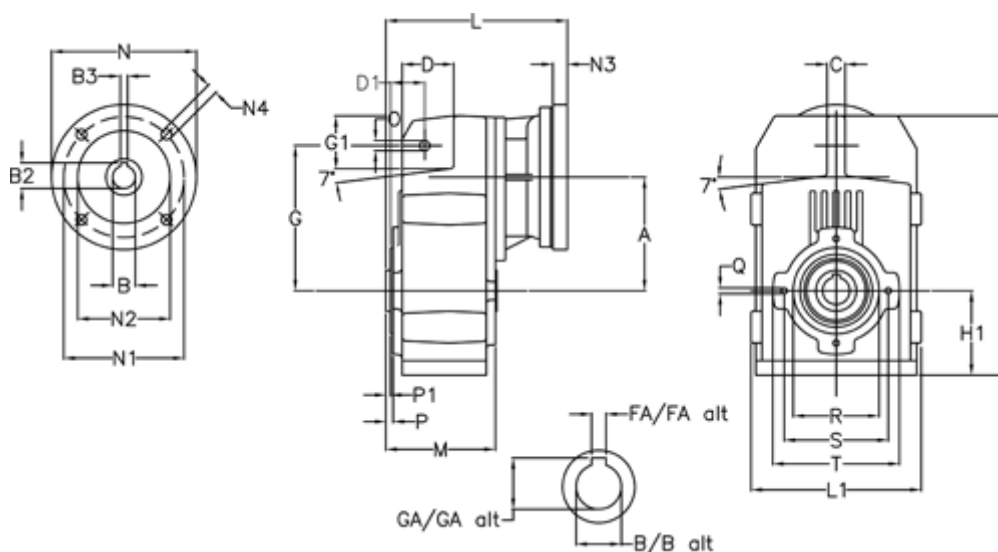

Article number: 29560310193225

Description: Shaft mounted gear
A313H35-101,9-P71B5

Measures

A = 150.50	FA = 10	M = 125.0	Q = M10x17
B = 35	G = 170	N = 160	R = 110
B1 = 14	G1 = 84.0	N1 = 130	S = 130
B2 = 16.3	GA = 38.3	N2 = 110	T = 150
B3 = 5	H = 326.0	N4 = M8x16	
C = 20	H1 = 102.0	O = 13	
D = 68.0	L = 225.5	P = 6.5	
D1 = 54.0	L1 = 210	P1 = 3.5	